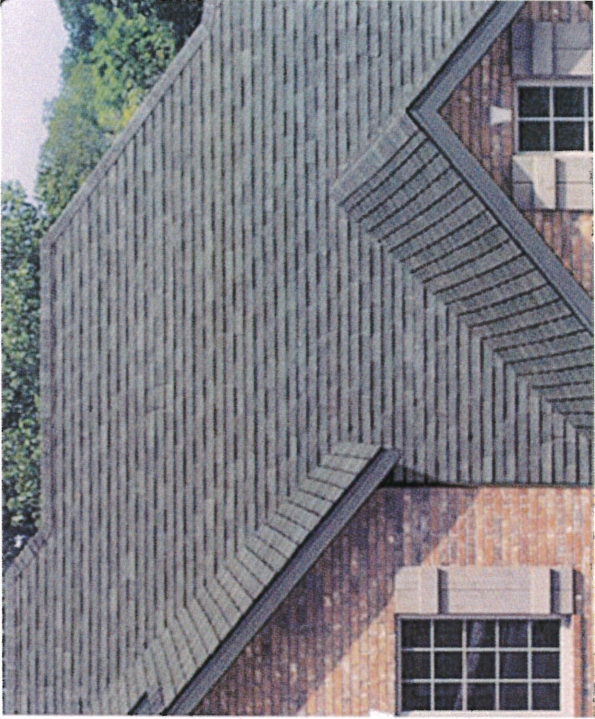

WEATHERED WOOD